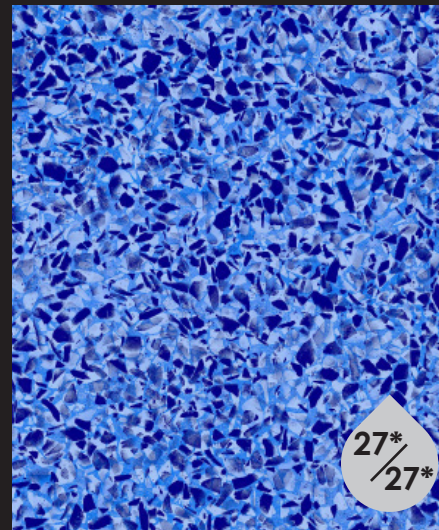

TERAZZO ICE*
ALL OVER W/ SHIMMER

PARK AVENUE TILE*
CRYSTAL QUARTZ BOTTOM*
ALL OVER TEXTURED

*Upcharge Applies.

REFLECTIVE

AZURE DIAMOND TILE
OYSTER BAY BOTTOM

AZURE SUNBURST TILE
OYSTER BAY BOTTOM

PEBBLE ROCK TILE
RIVER BOTTOM