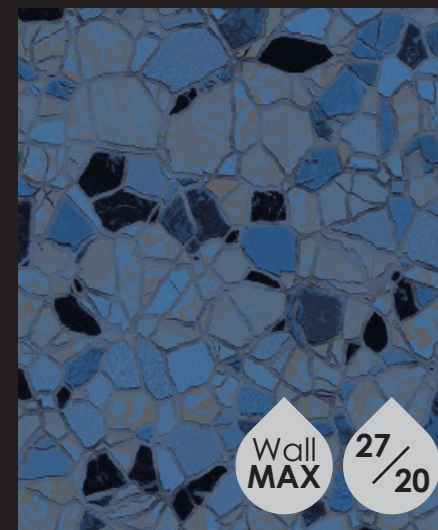

ESAGANO*
ALL OVER W/ SHIMMER

BLUE PEARL WAVE*
ALL OVER TEXTURED
W/ SHIMMER

BLUE SLATE*
ALL OVER TEXTURED
W/ SHIMMER

BUTTERFLY EFFECT*
ALL OVER W/ SHIMMER

SEAGLASS*
ALL OVER W/ SHIMMER

COBALT SILVER STONE*
ALL OVER W/ SHIMMER

TERAZZO ICE*
ALL OVER W/ SHIMMER

PARK AVENUE TILE*
CRYSTAL QUARTZ BOTTOM*
ALL OVER TEXTURED

*Upcharge Applies.

REFLECTIVE

AZURE DIAMOND TILE
OYSTER BAY BOTTOM

AZURE SUNBURST TILE
OYSTER BAY BOTTOM

PEBBLE ROCK TILE
RIVER BOTTOM