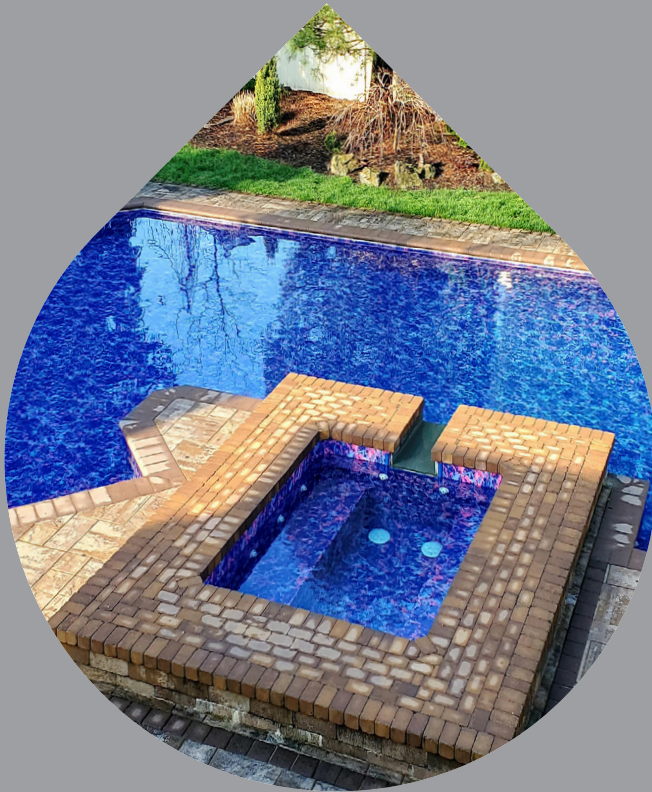

WILD

While
Supplies
Last

Wall
MAX

27/
20

20/
20

While
Supplies
Last

20/
20

While
Supplies
Last

Wall
MAX

27/
20

27*/
27*

20/
20

*Upcharge Applies.