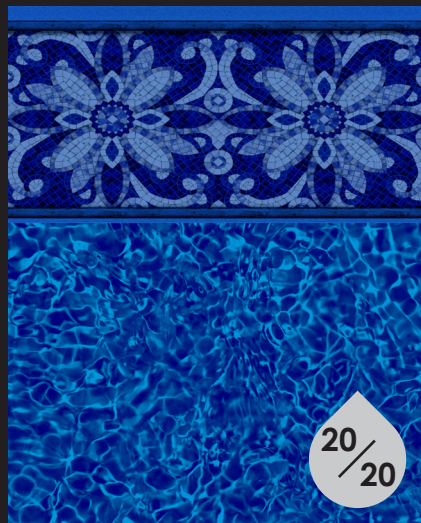

AGRA TILE
BRILLIANT BAHAMA
BOTTOM