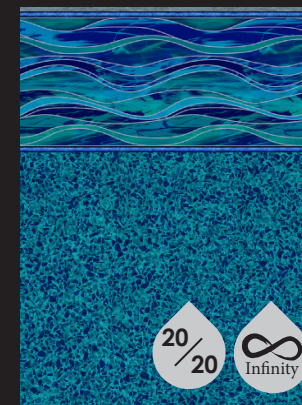

Protective Top Coat

High Molecular Weight Polymer

UV & Bleach Resistant Inks

ISLAND WAVE TILE*
CARIBBEAN TERAZZO
BOTTOM*

HARLO TILE*
ANTIGUA BOTTOM*

Product Details

Infinity Vinyl from CRAFTWORKS is revolutionary.

This vinyl, made with a high-molecular weight polymer, holds its pigment better than standard vinyls and provides better damage resistance from heat, UV, and chemical abuse.

20% MORE UV resistance than a standard liner for longer lasting color.