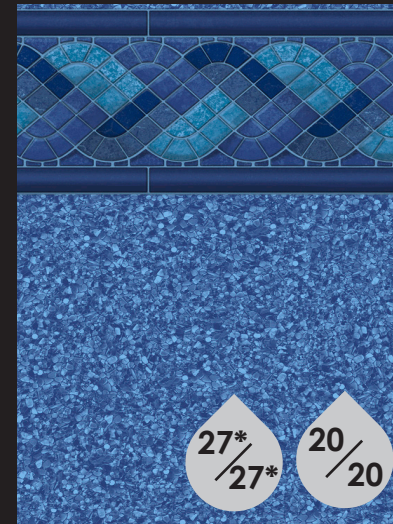

PEDRA FE TILE
TAN DEL CARIBE
BOTTOM

SUMMER STONE TAN
ALL OVER PATTERN

SIESTA WAVE TILE
DIFFUSION BOTTOM

*Upcharge Applies.

ALLURING

BLUE RALEIGH TILE
PEBBLE ON BLUE
BOTTOM

BLUE LANCASHIRE TILE
PEBBLE ON BLUE
BOTTOM

CAMBRIDGE TILE
REFLECTIONS
BOTTOM

HAMPTON
LANCASHIRE TILE
REFLECTIONS
BOTTOM

*Upcharge Applies.

BLUE MOUNTAIN TOP
TILE
BLUE MOSAIC BOTTOM

BLACK MARBLE
ALL OVER PATTERN

INDIGO RENEGADE TILE
INDIGO ARCTIC
BOTTOM