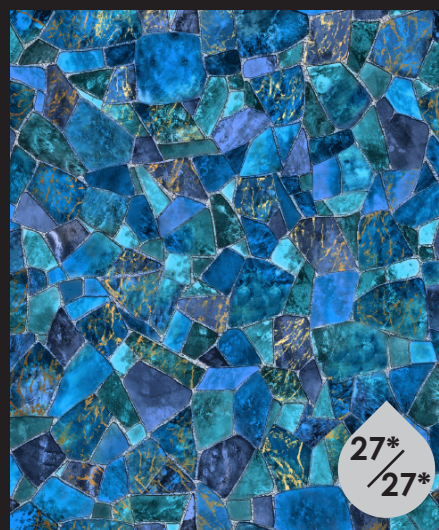

ESAGANO*
ALL OVER W/ SHIMMER

BLUE PEARL WAVE*
ALL OVER TEXTURED
W/ SHIMMER

BLUE SLATE*
ALL OVER TEXTURED
W/ SHIMMER

BUTTERFLY EFFECT*
ALL OVER W/ SHIMMER

SEAGLASS*
ALL OVER W/ SHIMMER

COBALT SILVER STONE*
ALL OVER W/ SHIMMER

TERAZZO ICE*
ALL OVER W/ SHIMMER

PARK AVENUE TILE*
CRYSTAL QUARTZ BOTTOM*
ALL OVER TEXTURED

*Upcharge Applies.

REFLECTIVE

AZURE DIAMOND TILE
OYSTER BAY BOTTOM

AZURE SUNBURST TILE
OYSTER BAY BOTTOM

PEBBLE ROCK TILE
RIVER BOTTOM