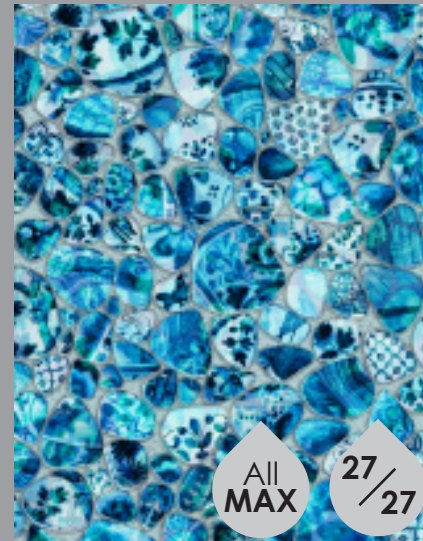

27*/
27*

MOUNTAIN TOP TILE
MOSAIC BOTTOM

20/
20

*Upcharge Applies.

ARGOS TAN TILE
TAN DEL CARIBE
BOTTOM

CARRARA MARBLE
ALL OVER PATTERN

COBALT DYNASTY
ALL OVER PATTERN

GREY MARBLE
ALL OVER PATTERN