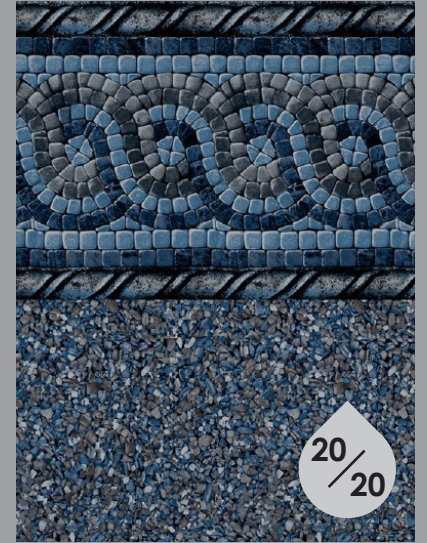

RIVER STAR TILE
BLUE DEL CARIBE
BOTTOM

WILD

AMAZON WALL TILE
AMAZON FLOOR
BOTTOM

While
Supplies
Last

Wall
MAX

27/
20

GRAY MOSAIC
SEAGLASS TILE
GRAY SEAGLASS
BOTTOM

20/
20