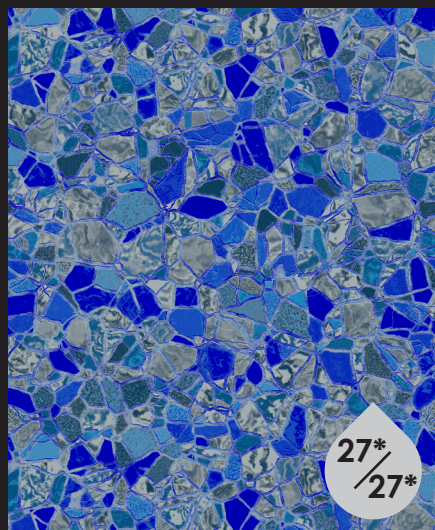

ESAGANO*
ALL OVER W/ SHIMMER

BLUE PEARL WAVE*
ALL OVER TEXTURED
W/ SHIMMER

BLUE SLATE*
ALL OVER TEXTURED
W/ SHIMMER

BUTTERFLY EFFECT*
ALL OVER W/ SHIMMER

SEAGLASS*
ALL OVER W/ SHIMMER

COBALT SILVER STONE*
ALL OVER W/ SHIMMER

TERAZZO ICE*
ALL OVER W/ SHIMMER

PARK AVENUE TILE*
CRYSTAL QUARTZ BOTTOM*
ALL OVER TEXTURED

*Upcharge Applies.

REFLECTIVE

AZURE DIAMOND TILE
OYSTER BAY BOTTOM

AZURE SUNBURST TILE
OYSTER BAY BOTTOM

PEBBLE ROCK TILE
RIVER BOTTOM