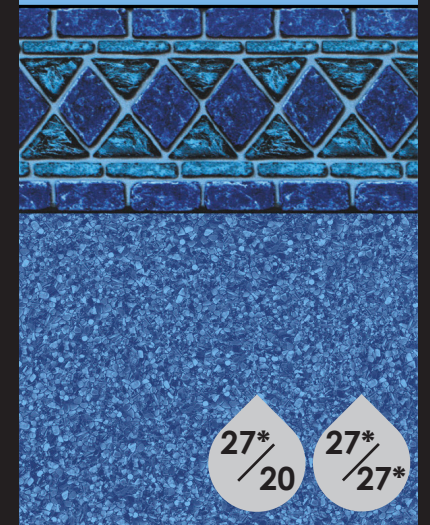

PEDRA FE TILE
TAN DEL CARIBE
BOTTOM

SUMMER STONE TAN
ALL OVER PATTERN

SIESTA WAVE TILE
DIFFUSION BOTTOM

*Upcharge Applies.

ALLURING

BLUE RALEIGH TILE
PEBBLE ON BLUE
BOTTOM

BLUE LANCASHIRE TILE
PEBBLE ON BLUE
BOTTOM

CAMBRIDGE TILE
REFLECTIONS
BOTTOM

HAMPTON
LANCASHIRE TILE
REFLECTIONS
BOTTOM

*Upcharge Applies.

BLUE MOUNTAIN TOP
TILE
BLUE MOSAIC BOTTOM

BLACK MARBLE
ALL OVER PATTERN

INDIGO RENEGADE TILE
INDIGO ARCTIC
BOTTOM