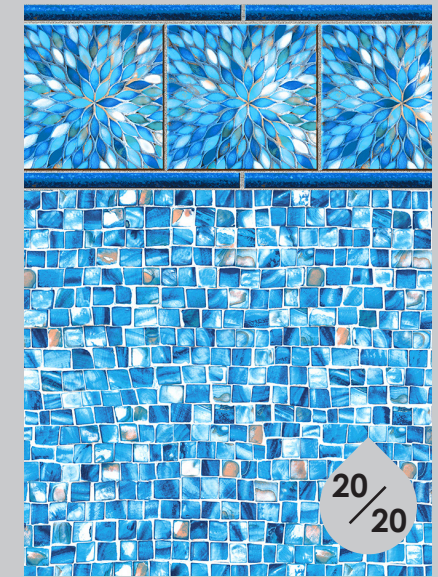

TERAZZO ICE*
ALL OVER W/ SHIMMER

PARK AVENUE TILE*
CRYSTAL QUARTZ BOTTOM*
ALL OVER TEXTURED

*Upcharge Applies.

REFLECTIVE

AZURE DIAMOND TILE
OYSTER BAY BOTTOM

AZURE SUNBURST TILE
OYSTER BAY BOTTOM

PEBBLE ROCK TILE
RIVER BOTTOM