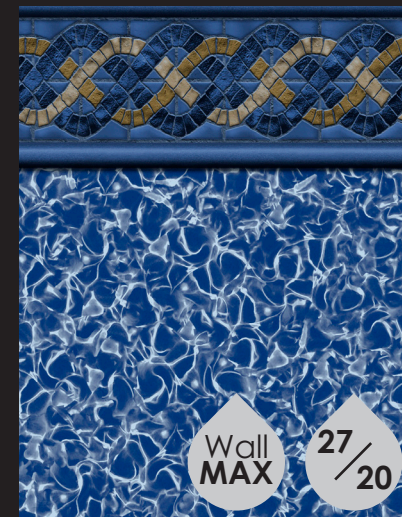

PEDRA FE TILE
TAN DEL CARIBE
BOTTOM

SUMMER STONE TAN
ALL OVER PATTERN

SIESTA WAVE TILE
DIFFUSION BOTTOM

*Upcharge Applies.

ALLURING

BLUE RALEIGH TILE
PEBBLE ON BLUE
BOTTOM

BLUE LANCASHIRE TILE
PEBBLE ON BLUE
BOTTOM

CAMBRIDGE TILE
REFLECTIONS
BOTTOM

HAMPTON
LANCASHIRE TILE
REFLECTIONS
BOTTOM

*Upcharge Applies.

BLUE MOUNTAIN TOP
TILE
BLUE MOSAIC BOTTOM

BLACK MARBLE
ALL OVER PATTERN

INDIGO RENEGADE TILE
INDIGO ARCTIC
BOTTOM