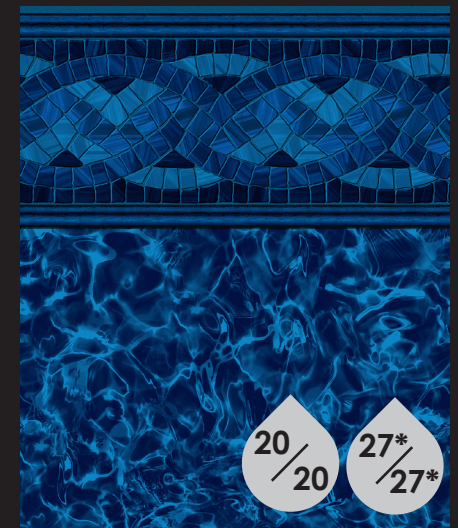

CARNEGIE TILE
INDIGO ARCTIC
BOTTOM