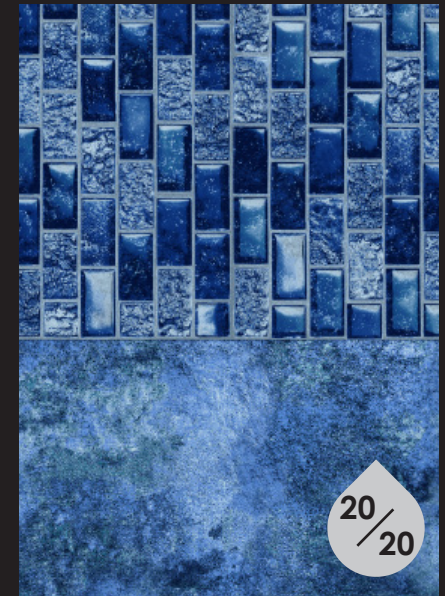

RENEW IS THE FIRST AND ONLY SUSTAINABLY MADE, HIGH-PERFORMANCE POOL FILM

ReNew^{TM}

FEATURES

- **SUSTAINABLE** *reduces plastic waste*
- **ECO-CERTIFIED** *SCS Global certification*
- **NON-POROUS** *easy clean smooth surface*
- **PERFORMS** *UV, chlorine & abrasion*
- **FRESH** *anti-microbial additives*
- **INNOVATIVE** *brilliant colors & luxury design*

20
/
20

AQUA VILLA TILE*
MINED STONE BOTTOM*