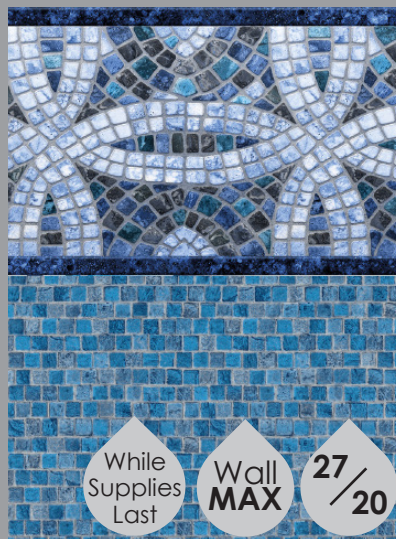

ELEMENTAL GRAY TILE
STONECRAFTED
MOSAIC BOTTOM

While
Supplies
Last

Wall
MAX

27/
20